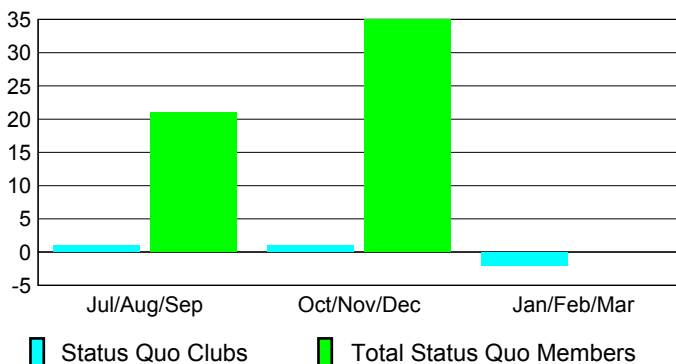

Club Results 2009-2010

Goal, New, Dropped, Gain/Loss

Comparison of Club Gain/Loss

Current Year Compared to the Previous Year

YTD Status Quo Clubs 2009-2010

Status Quo Clubs Compared to Status Quo Members

MEMBERSHIP

Membership Results
2009-2010

Membership
2008-2009

Month	Net Memb Goal	Actual New Memb	Actual Dropped Memb	Gain/Loss of Memb	Gain/Loss of Memb
Jul/Aug/Sep	20	71	-97	-26	76
Oct/Nov/Dec	20	54	-98	-44	-113
Jan/Feb/Mar	40	94	-69	25	81
Totals	80	219	-264	-45	44