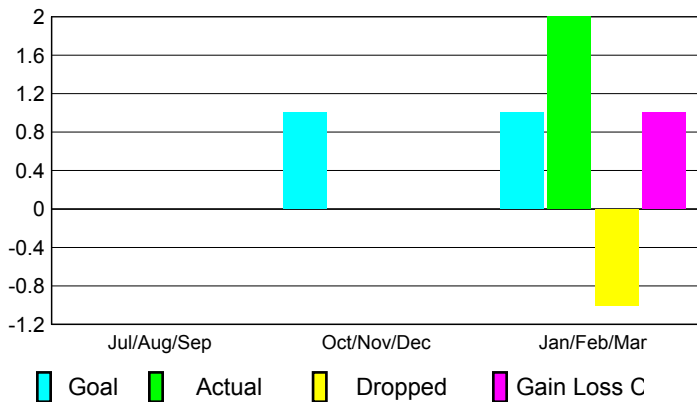

2009-2010 GMT Quarterly Report for District (or Undistricted) **District 354 H**

GMT: YOUN-TONG CHUNG

Location: REPUBLIC OF KOREA

GMT CA: 5

CLUBS

Club Results
2009-2010

Clubs
2008-2009

Month	New Club Goal	Actual New Clubs	Actual Dropped Clubs	Gain/Loss of Clubs	Gain/Loss of Clubs
Jul/Aug/Sep	0	0	0	0	0
Oct/Nov/Dec	1	0	0	0	0
Jan/Feb/Mar	1	2	-1	1	1
Totals	2	2	-1	1	1

Club Results 2009-2010

Goal, New, Dropped, Gain/Loss

Comparison of Club Gain/Loss

Current Year Compared to the Previous Year

YTD Status Quo Clubs 2009-2010

Status Quo Clubs Compared to Status Quo Members

MEMBERSHIP