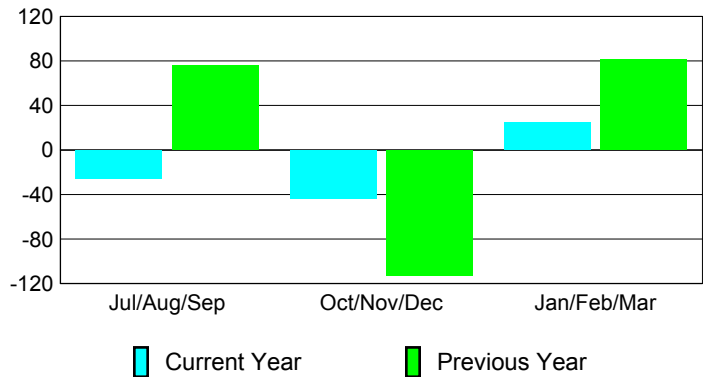

Comparison of Membership Gain/Loss

Current Year Compared to the Previous Year