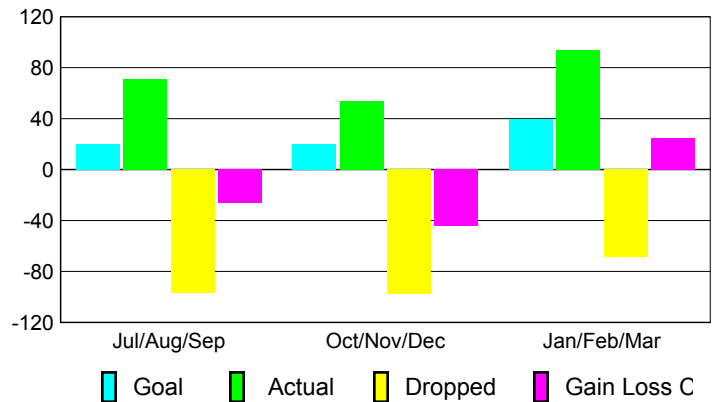

Membership Results 2009-2010

Goal, New, Dropped, Gain/Loss